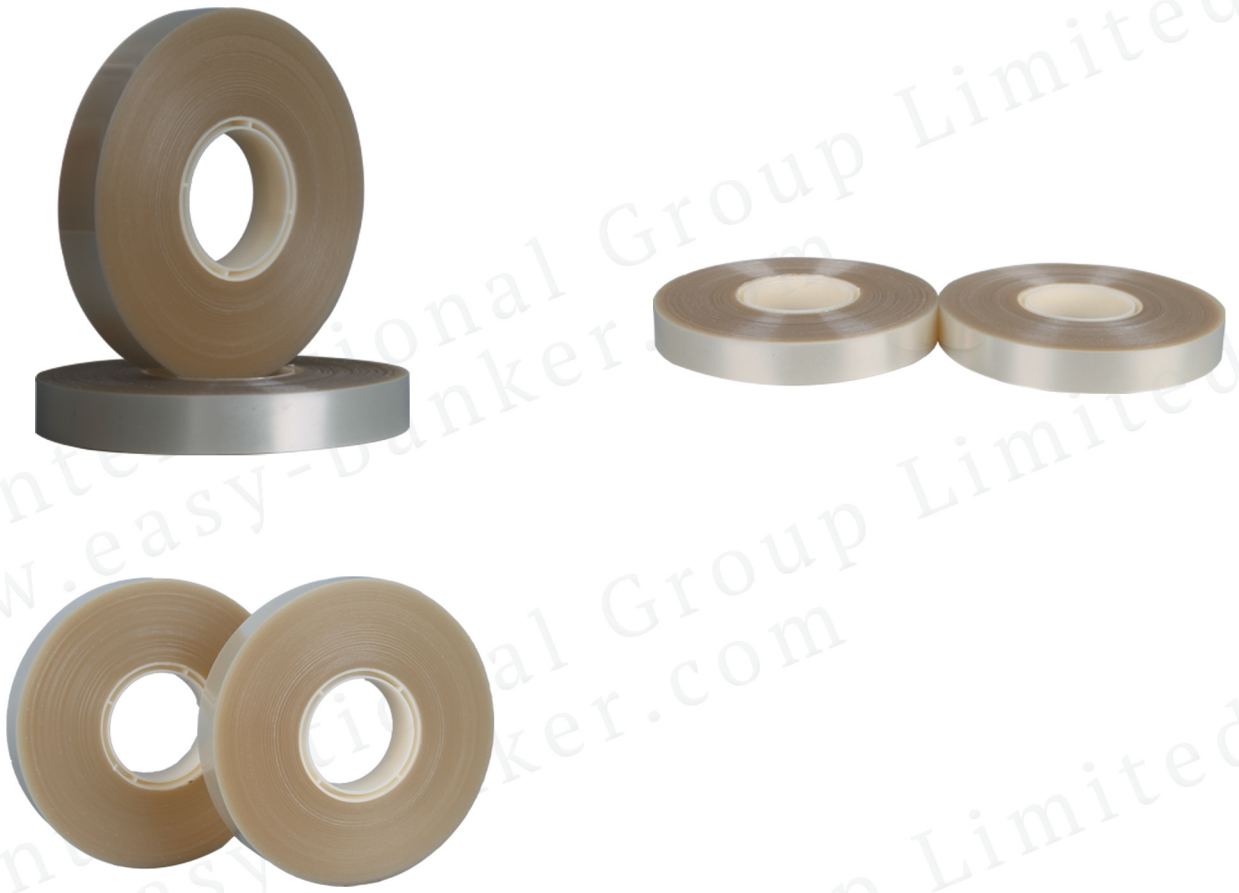

OPP

OPP-20-50-0.1 Plastic Core

EB International Group Limited
www.easy-banker.com

Specifications:

Width:20mm

Inner Dia:50mm

Outer Dia: 136mm

Thickness:0.1mm

Material: OPP

Color: Transparent

Suitable brand: JB-208

EB International Group Limited
www.easy-banker.com